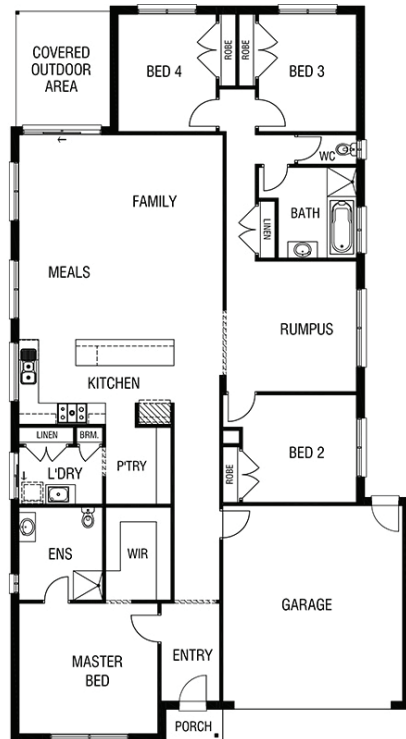

INTRODUCING OUR *Home & Land Packages*

Pricing excludes. Landscaping, fencing, window and door treatments, furnishing, driveway, external lighting & window furnishing.

Riverview 266

Lot 1433 Highgrove

Package price **\$638,809***

TOTAL AREA	247.73m ²	LOT NO.	1433
GARAGE AREA	m ²	LOT SIZE	516m ²

- ✓ Fixed Site Costs
- ✓ Flooring throughout
- ✓ Evaporative cooler
- ✓ 20mm stone benchtop to kitchen, ensuite, bathroom & powder (if applicable)
- ✓ Bulkheads to overhead cupboards to kitchen
- ✓ Stainless steel dishwasher