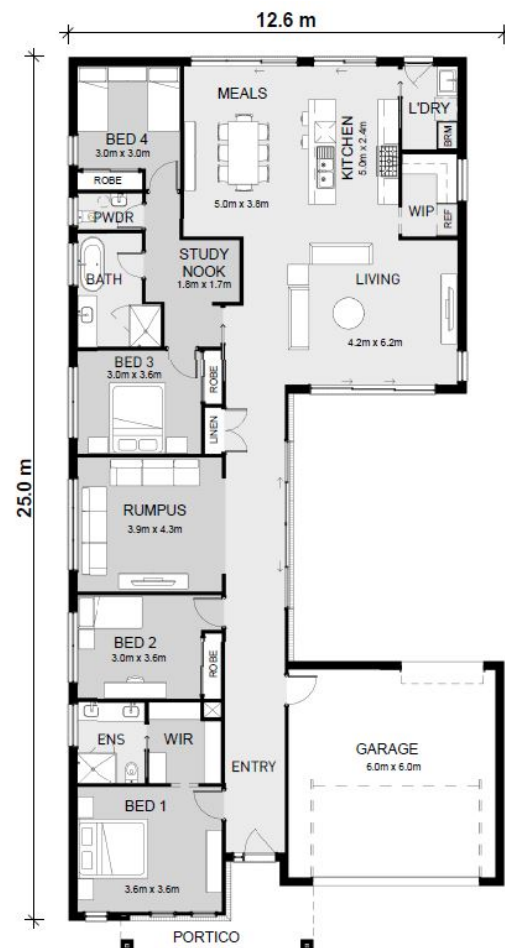

HAMLAN

Contact your
new home
consultant **today**

Ash Afshar
ash@geelonghomes.com.au

hamlan.com.au

Local Builders. Local Suppliers. Local People.

Images are for illustrative purposes only and may not represent the final product. Prices are based on availability and price of land. Hamlan Homes reserves the right to alter any price or substitute any home without prior notice. All house and land packages are subject to developers final approval. Speak to a new home consultant for more information. www.hamlan.com.au Images are for illustrative purposes only and may not represent the final product. Prices are based on availability and price of land. Hamlan Homes reserves the right to alter any price or substitute any home without prior notice. Speak to a new home consultant for more information. www.hamlan.com.au