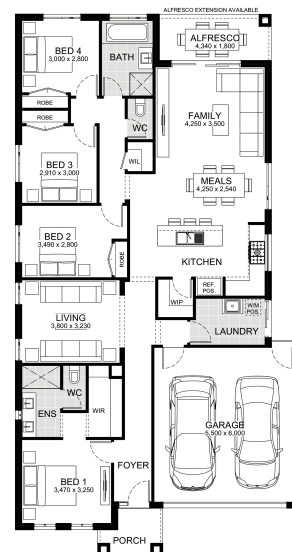

Claim your  
**ALPHA  
 TICKET**  
 Single Storey JG King Home  
 of your dreams  
 UP TO \$23K\* OFF  
**ALPHA**  
 COLLECTION  
\*WORKSHEET APPLIES

Facade:

House:

Land:

**Inclusions**

**Contact:**