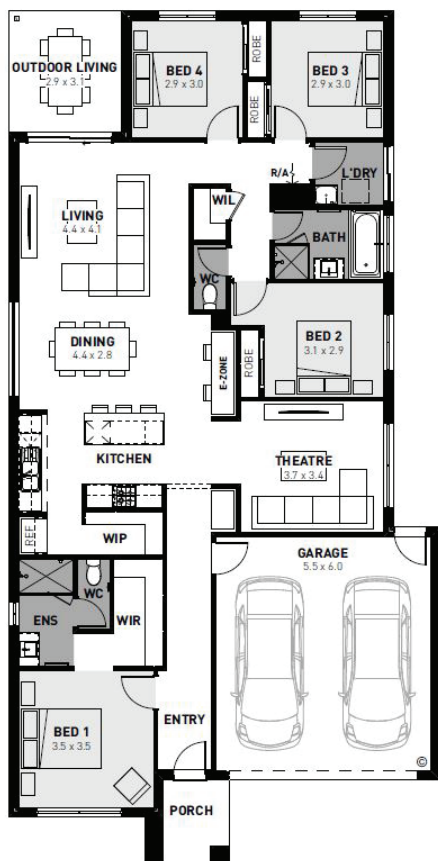

FIXED PRICE
PACKAGE

**Homebuyers
Centre**
MAKING FIRST HOMES HAPPEN

HARVEY 23
4
2
2

FIXED PRICE
\$749,400*

 Rathdowne, Wollert
Lot 2022 Blackbuck Road - 350m²

-  Fibre Optic Connection
-  Recycled Water Connection